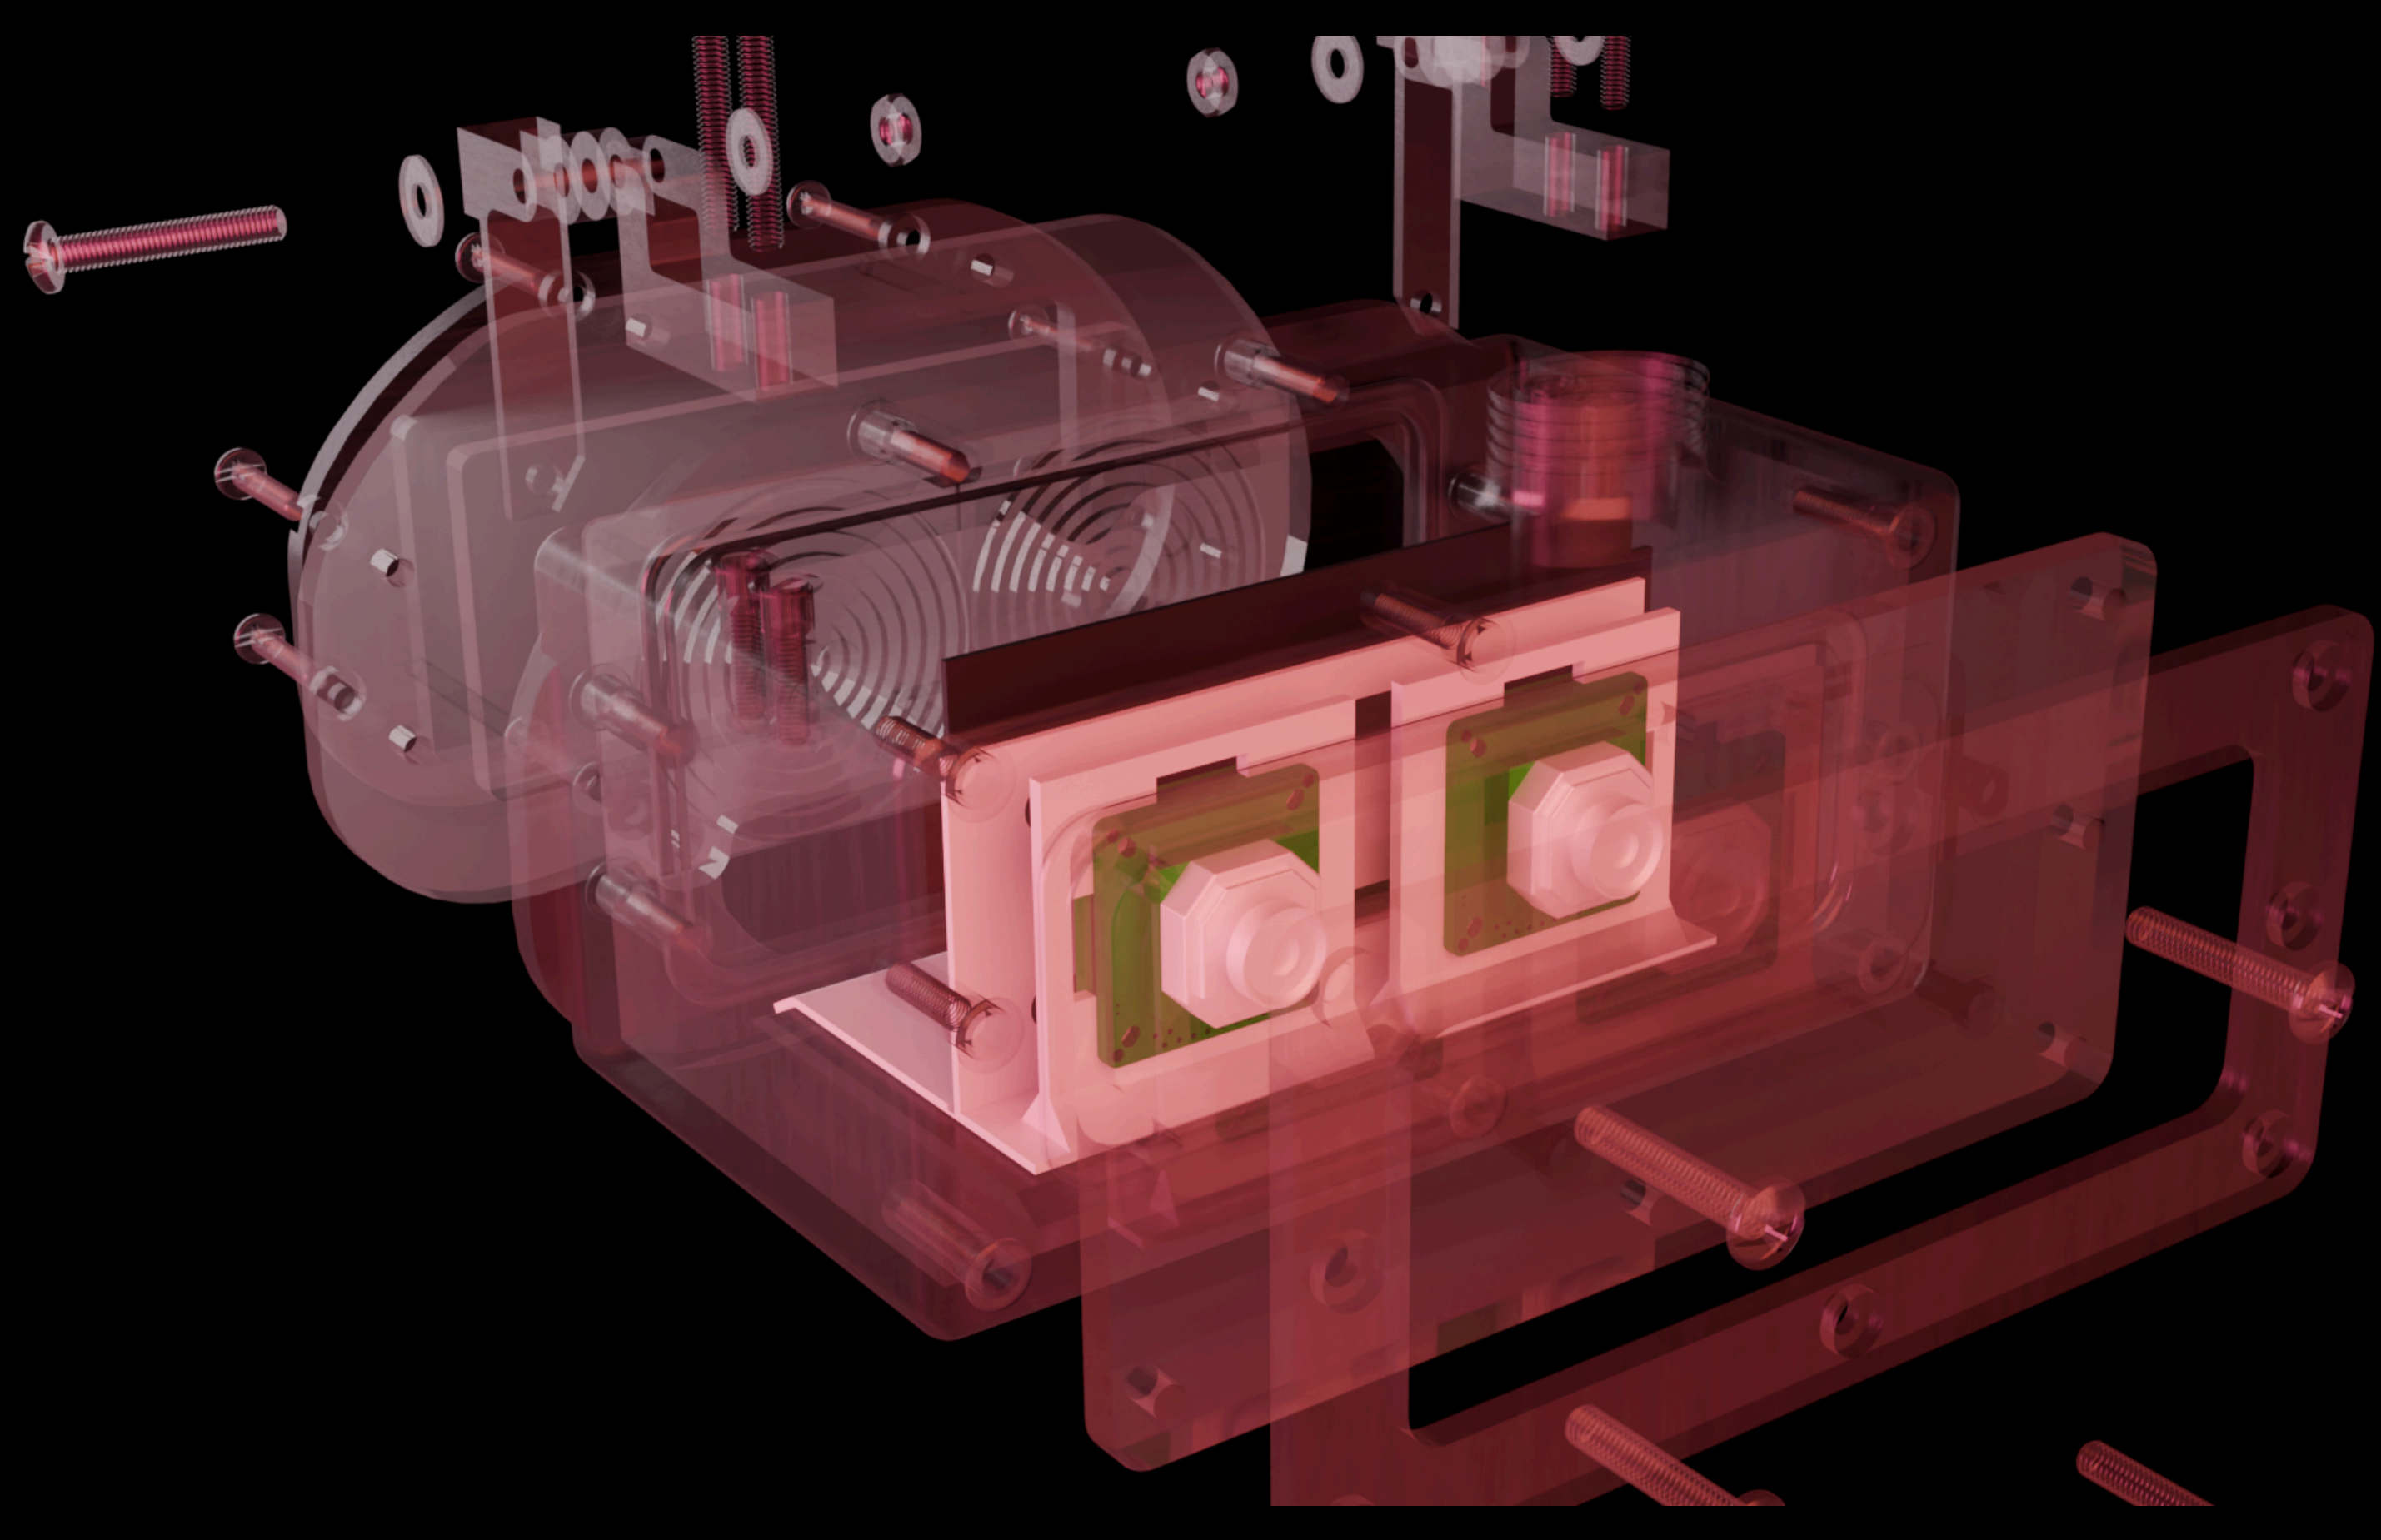

MARINE AUGMENTED REALITY LENS IMAGING NEXUS

- 1 **Augmented Reality video projection system**
- 2 **Stereoscopic vision with depth perception**
- 3 **Real-time vision enhancement**
- 4 **Hinge mechanism for removal**